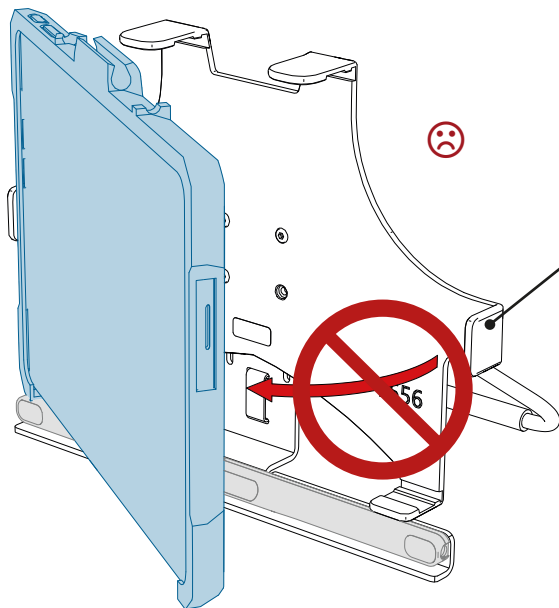

VORSICHT / CAUTION