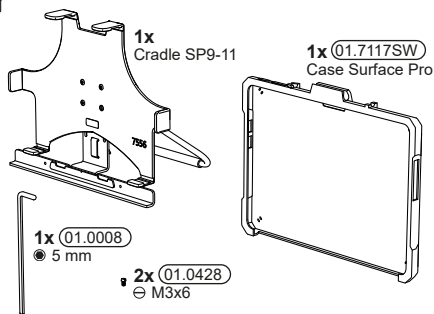

Adapters

16.1266 - GA Cradle SP9-11 + PCEye5 (2026)

Rehadapt GmbH

Heinrich-Hertz-Str. 104
34123 Kassel, Germany
Tel.: +49 561 220 717 0
officeteam@rehadapt.com
<https://rehadapt.com>

Rehadapt North America

40 Oser Ave, Suite 40-01
Hauppauge, NY 11788
Tel.: 1 (888) 635-6962
Fax: 1 (888) 635-6962
officeteam.na@rehadapt.com
<https://rehadapt.com>

2026/04/02
SKU:00.5302-A