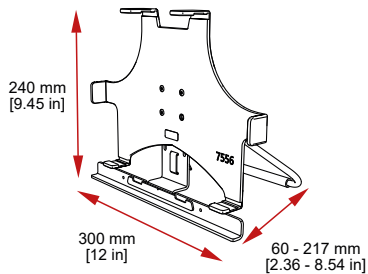

Adapters

16.1266 - GA Cradle SP9-11 + PCEye5 (2026)

Rehadapt GmbH

Heinrich-Hertz-Str. 104
34123 Kassel, Germany
Tel.: +49 561 220 717 0
officeteam@rehadapt.com
<https://rehadapt.com>

Rehadapt North America

40 Oser Ave, Suite 40-01
Hauppauge, NY 11788
Tel.: 1 (888) 635-6962
Fax: 1 (888) 635-6962
officeteam.na@rehadapt.com
<https://rehadapt.com>

2026/04/02
SKU:00.5302-A