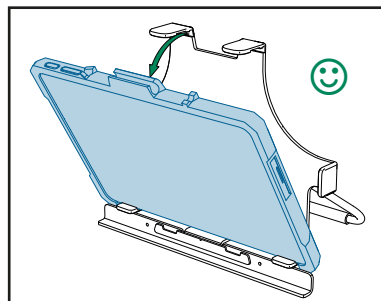

VORSICHT / CAUTION